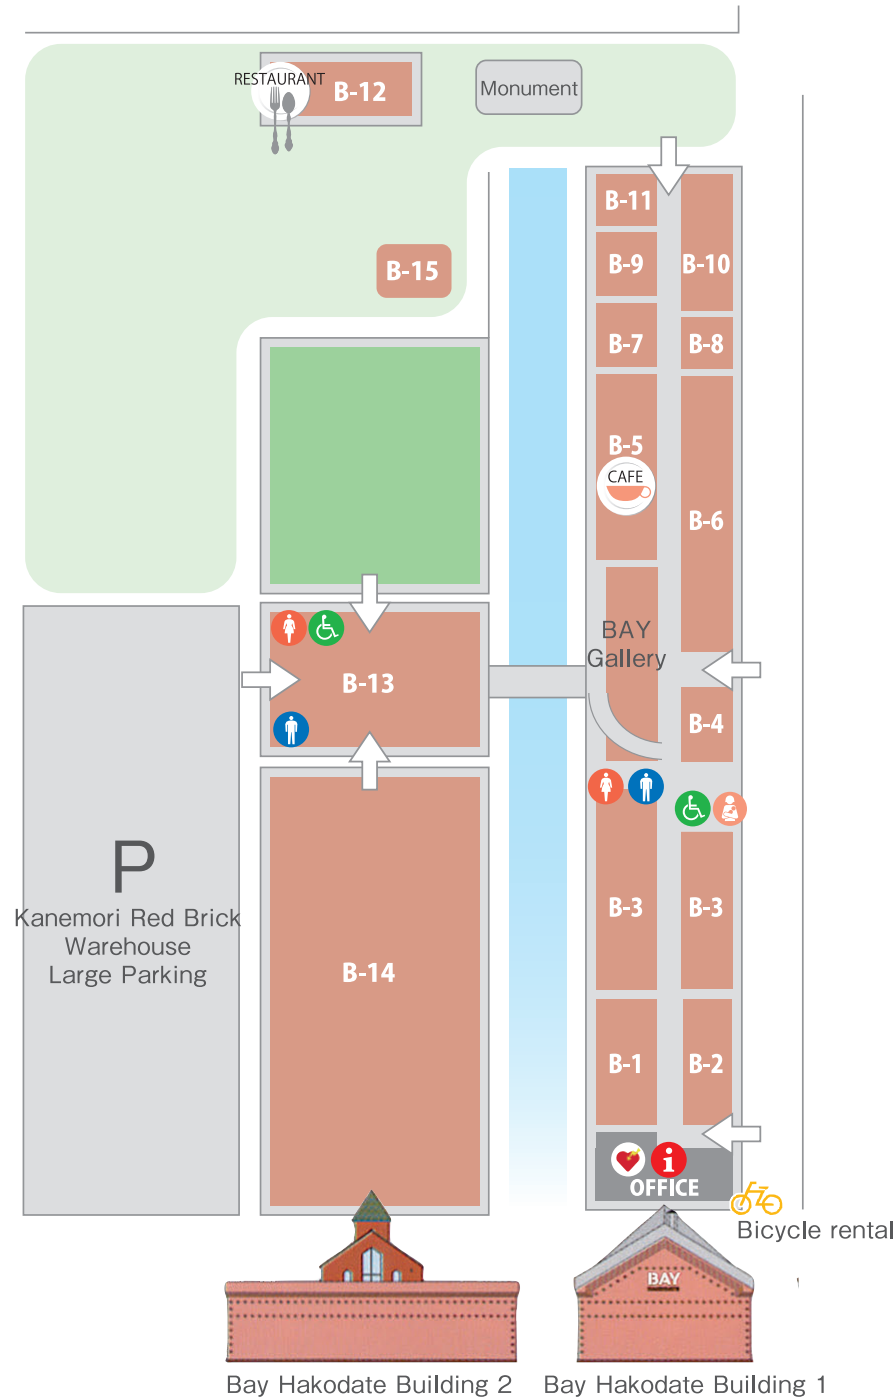

**BAY** HAKODATE  
FLOOR MAP

**BAY** HAKODATE

- B-1** Sugi Youhouen/Honey products, health food
- B-2** aimable/Interior objects, Handcraft workshop
- B-3** Select Cabin/Souvenirs, Sweets
- B-4** Joyful Hakodate/Accessories, Interior objects
- B-5** Petit Merveille/Cafe, Cakes, Sweets for gifts
- B-6** Malaika/Ethnic goods
- B-7** Singlar's/Daily goods, Sold only in Hakodate
- B-8** Name Engraver/Original accessories
- B-9** Kitano akari/Glass craft products
- B-10** Cotton Bear/Teddy Bear goods
- B-11** Daily Raspberry/Accessories
- B-12** BAY side restaurant "MINATONO MORI"/Cafe, Restaurant
- B-13** Hakodate Music Box Museum/Music Box Museum
- B-14** Afite Hakodate/Wedding hall
- B-15** Kanemori Bay Cruise/Cruising

- Women's lavatory
- Men's lavatory
- Wheelchair access lavatory
- Nursing room
- Automated External Defibrillator
- Information desk